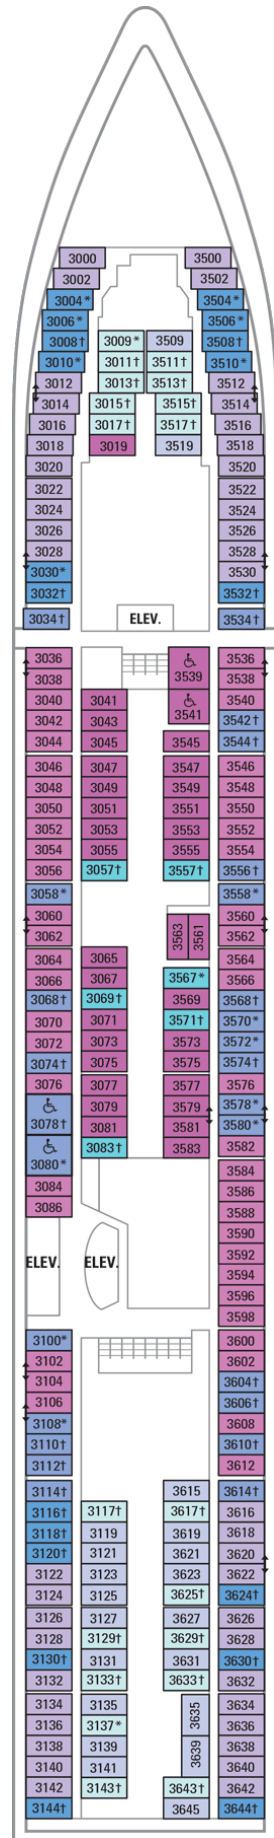

OCEAN VIEW

1N Ocean View

2N Ocean View

INTERIOR

1V Interior

2V Interior

OCEAN VIEW	
1N	Ocean View
2N	Ocean View
3N	Ocean View
8N	Ocean View

INTERIOR	
1V	Interior
2V	Interior
3V	Interior
6V	Interior

OCEAN VIEW	
1N	Ocean View
2N	Ocean View
3N	Ocean View
8N	Ocean View

INTERIOR	
1V	Interior
2V	Interior
2W	Studio Interior

Deck Five on
SERENADE OF THE SEAS

Deck Six on
SERENADE OF THE SEAS

SUITES

OT Owner's Suite - 2 Bedroom

BALCONY

4B Spacious Ocean View Balcony

1D Ocean View Balcony

2D Ocean View Balcony

5D Ocean View Balcony

6D Ocean View Balcony

OCEAN VIEW

1K Ultra Spacious Ocean View

2M Spacious Ocean View

3N Ocean View

8N Ocean View

INTERIOR

1V Interior

2V Interior

3V Interior

4V Interior