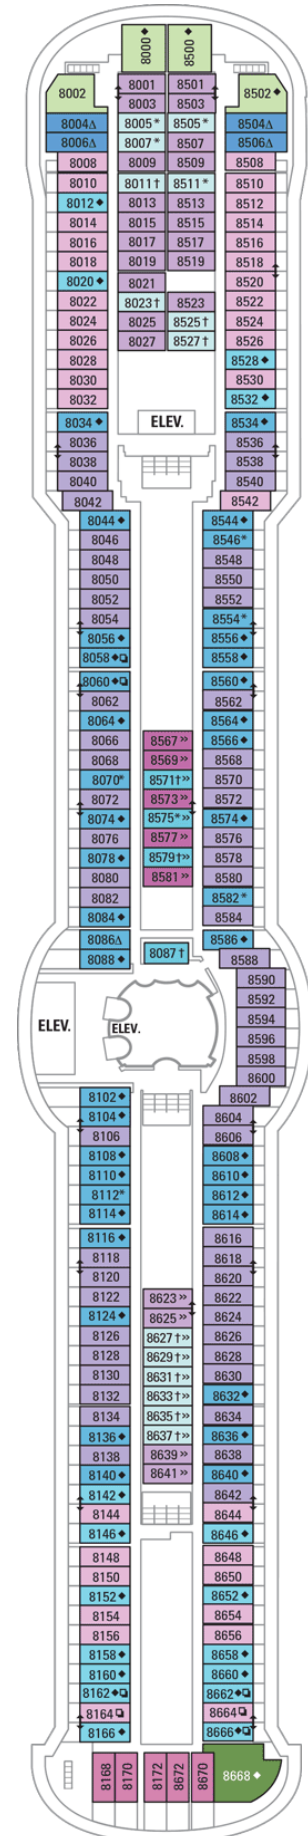

OCEAN VIEW

1N Ocean View

2N Ocean View

INTERIOR

1V Interior

2V Interior

OCEAN VIEW	
1N	Ocean View
2N	Ocean View
3N	Ocean View
8N	Ocean View

INTERIOR	
1V	Interior
2V	Interior
3V	Interior
6V	Interior

OCEAN VIEW	
1N	Ocean View
2N	Ocean View
3N	Ocean View
8N	Ocean View

INTERIOR	
1V	Interior
2V	Interior
2W	Studio Interior

Deck Five on
SERENADE OF THE SEAS

Deck Six on
SERENADE OF THE SEAS

SUITES

OT Owner's Suite - 2 Bedroom

2M Spacious Ocean View

3N Ocean View

8N Ocean View

INTERIOR

1V Interior

2V Interior

3V Interior

4V Interior

OCEAN VIEW

1K Ultra Spacious Ocean View

3N Ocean View

INTERIOR

1V Interior

2V Interior

3V Interior

4V Interior