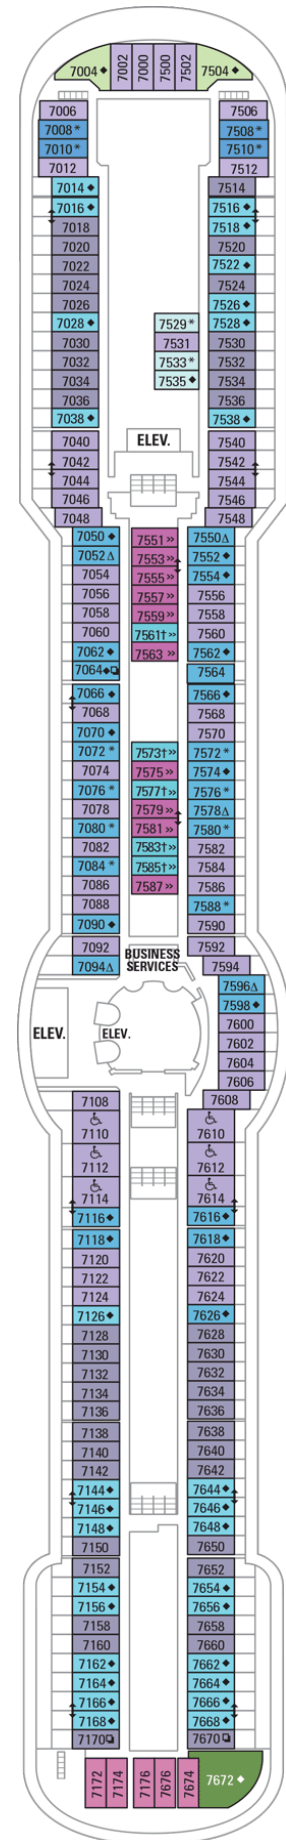

OCEAN VIEW

1N Ocean View

2N Ocean View

INTERIOR

1V Interior

2V Interior

OCEAN VIEW	
1N	Ocean View
2N	Ocean View
3N	Ocean View
8N	Ocean View

INTERIOR	
1V	Interior
2V	Interior
3V	Interior
6V	Interior

OCEAN VIEW	
1N	Ocean View
2N	Ocean View
3N	Ocean View
8N	Ocean View

INTERIOR	
1V	Interior
2V	Interior
2W	Studio Interior

Deck Five on
SERENADE OF THE SEAS

Deck Six on
SERENADE OF THE SEAS

SUITES

OT Owner's Suite - 2 Bedroom

2M Spacious Ocean View

3N Ocean View

8N Ocean View

INTERIOR

1V Interior

2V Interior

3V Interior

4V Interior

SUITES

OT Owner's Suite - 2 Bedroom

BALCONY

4B Spacious Ocean View Balcony

1D Ocean View Balcony

2D Ocean View Balcony

5D Ocean View Balcony

6D Ocean View Balcony