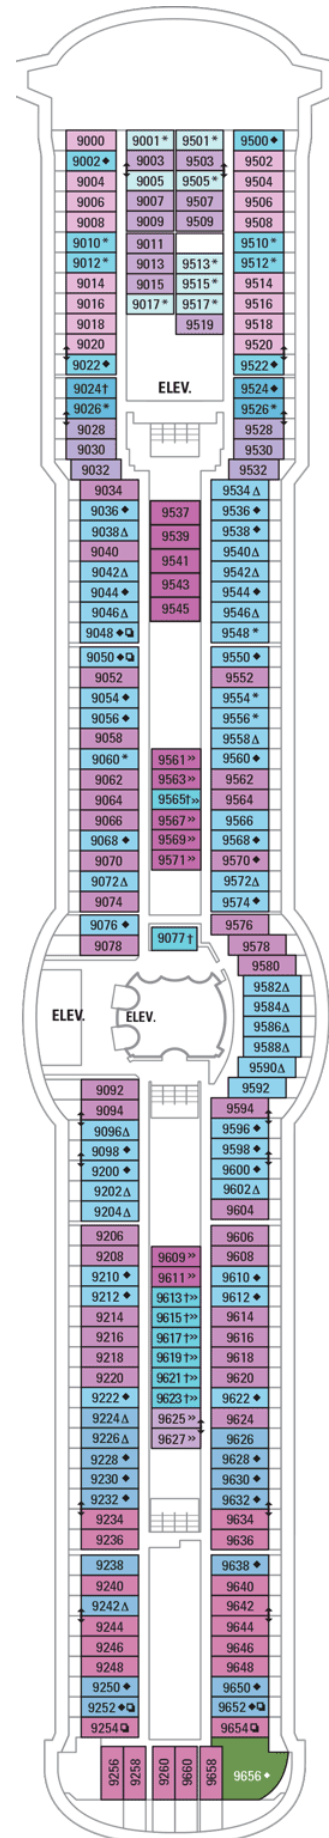

SUITES

OT Owner's Suite - 2 Bedroom

BALCONY

- **1B** Spacious Ocean View Balcony
- **2B** Spacious Ocean View Balcony
- **3B** Spacious Ocean View Balcony
- **4B** Spacious Ocean View Balcony
- **1D** Ocean View Balcony
- **2D** Ocean View Balcony
- **5D** Ocean View Balcony
- **6D** Ocean View Balcony

INTERIOR

- **1V** Interior
- **2V** Interior
- **3V** Interior
- **4V** Interior