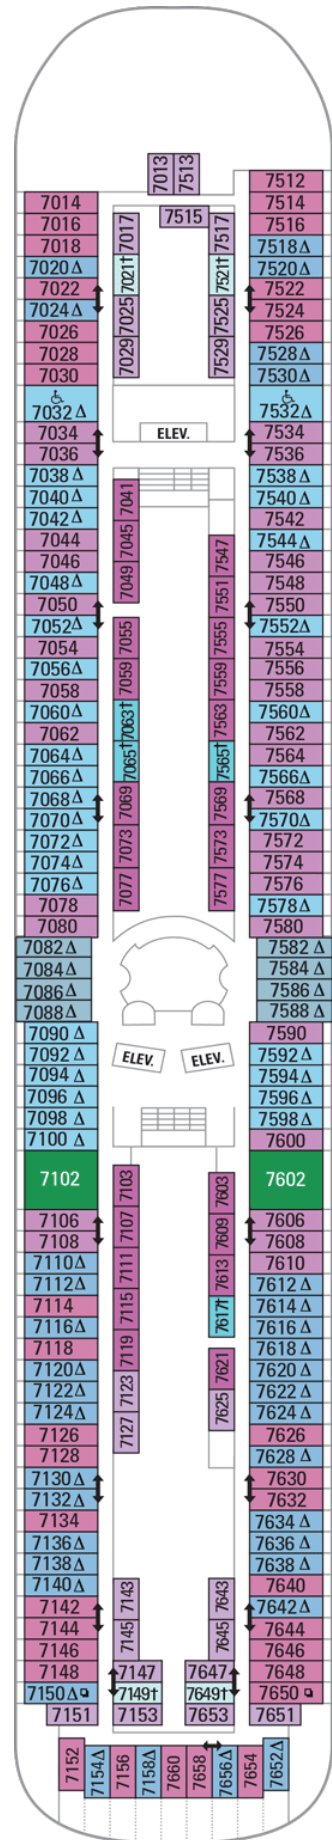

OCEAN VIEW

- 1K Ultra Spacious Ocean View
- 1N Ocean View
- 2N Ocean View
- 3N Ocean View
- 6N Ocean View

INTERIOR

- 1V Interior
- 2V Interior
- 3V Interior
- 6V Interior

OCEAN VIEW

- 1K Ultra Spacious Ocean View
- 1N Ocean View
- 2N Ocean View
- 3N Ocean View
- 6N Ocean View

INTERIOR

- 1V Interior
- 2V Interior
- 3V Interior
- 6V Interior

OCEAN VIEW

- 1K **Ultra Spacious Ocean View**
- 1N **Ocean View**
- 2N **Ocean View**
- 3N **Ocean View**
- 6N **Ocean View**

INTERIOR

- 1V **Interior**
- 2V **Interior**
- 3V **Interior**
- 6V **Interior**

OCEAN VIEW

1M Spacious Ocean View

INTERIOR

- 1V** Interior
- 2V** Interior
- 3V** Interior
- 4V** Interior

SUITES

- RS** Royal Suite - 1 Bedroom
- OS** Owner's Suite - 1 Bedroom
- GT** Grand Suite - 2 Bedroom
- GS** Grand Suite - 1 Bedroom
- J3** Junior Suite
- J4** Junior Suite
- VO** Ocean View Suite (No Balcony)

OCEAN VIEW

- 1M** Spacious Ocean View

INTERIOR

- 1V** Interior
- 2V** Interior
- 3V** Interior
- 4V** Interior

Deck Nine on
RHAPSODY OF THE SEAS

Deck Ten on
RHAPSODY OF THE SEAS

Deck Eleven on
RHAPSODY OF THE SEAS