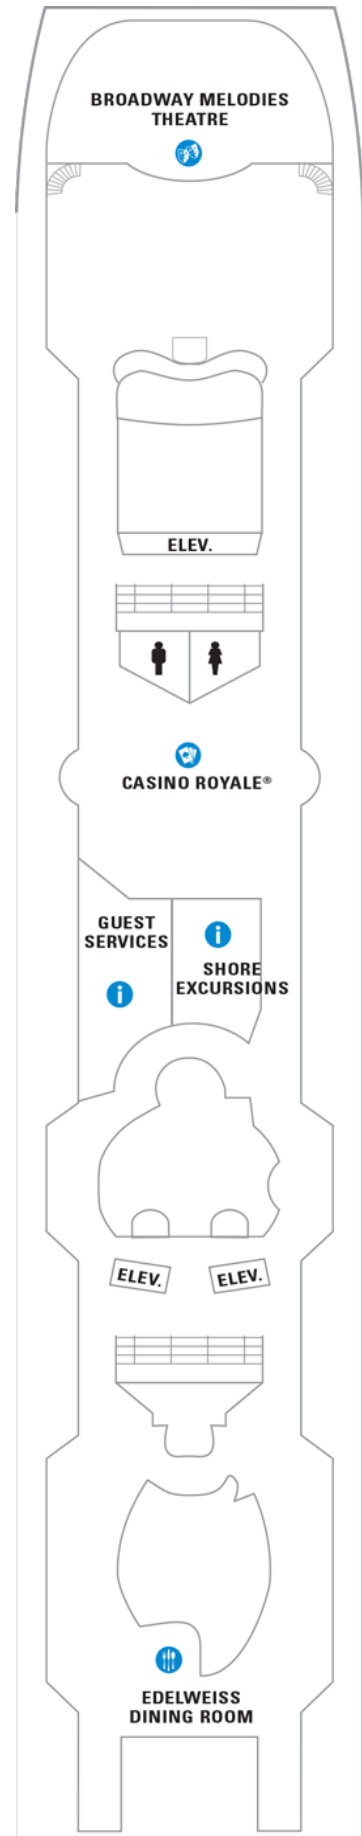

OCEAN VIEW

- 1K Ultra Spacious Ocean View
- 1N Ocean View
- 2N Ocean View
- 3N Ocean View
- 6N Ocean View

INTERIOR

- 1V Interior
- 2V Interior
- 3V Interior
- 6V Interior

OCEAN VIEW

- 1K Ultra Spacious Ocean View
- 1N Ocean View
- 2N Ocean View
- 3N Ocean View
- 6N Ocean View

INTERIOR

- 1V Interior
- 2V Interior
- 3V Interior
- 6V Interior

OCEAN VIEW

- 1K **Ultra Spacious Ocean View**
- 1N **Ocean View**
- 2N **Ocean View**
- 3N **Ocean View**
- 6N **Ocean View**

INTERIOR

- 1V **Interior**
- 2V **Interior**
- 3V **Interior**
- 6V **Interior**

Deck Five on
RHAPSODY OF THE SEAS

Deck Six on
RHAPSODY OF THE SEAS

SUITES

GT Grand Suite - 2 Bedroom

BALCONY

- 1B** Spacious Ocean View Balcony
- 2B** Spacious Ocean View Balcony
- 3B** Spacious Ocean View Balcony
- 4B** Spacious Ocean View Balcony

OCEAN VIEW

1M Spacious Ocean View

INTERIOR

- 1V** Interior
- 2V** Interior
- 3V** Interior
- 4V** Interior

SUITES

- RS** Royal Suite - 1 Bedroom
- OS** Owner's Suite - 1 Bedroom
- GT** Grand Suite - 2 Bedroom
- GS** Grand Suite - 1 Bedroom
- J3** Junior Suite
- J4** Junior Suite
- VO** Ocean View Suite (No Balcony)