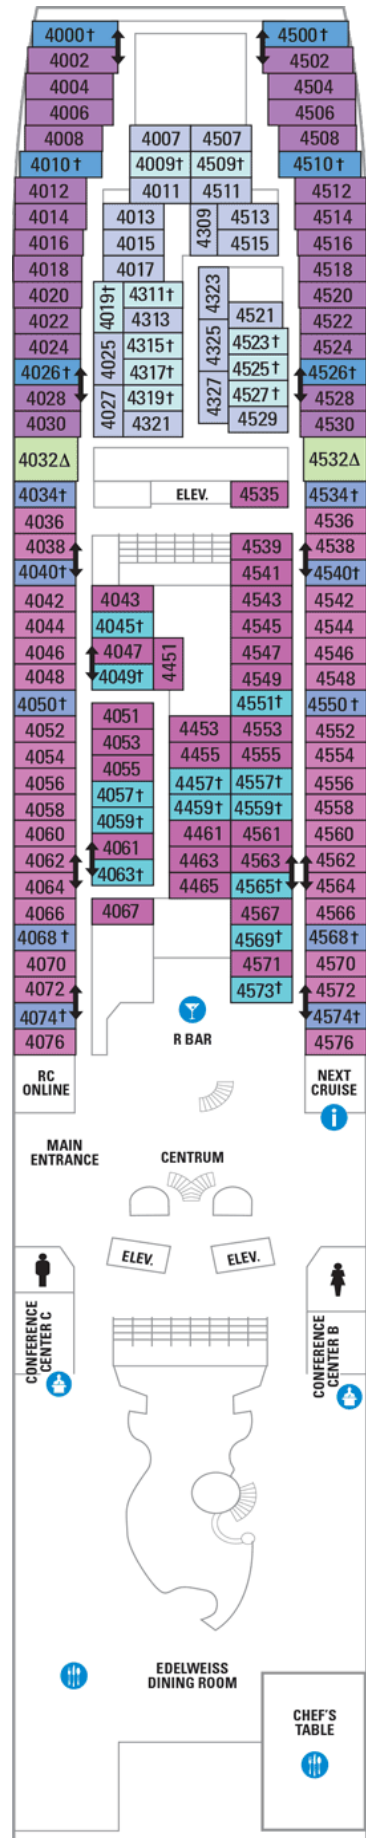

OCEAN VIEW

- 1K Ultra Spacious Ocean View
- 1N Ocean View
- 2N Ocean View
- 3N Ocean View
- 6N Ocean View

INTERIOR

- 1V Interior
- 2V Interior
- 3V Interior
- 6V Interior

OCEAN VIEW

- 1K Ultra Spacious Ocean View
- 1N Ocean View
- 2N Ocean View
- 3N Ocean View
- 6N Ocean View

INTERIOR

- 1V Interior
- 2V Interior
- 3V Interior
- 6V Interior

OCEAN VIEW

- 1K **Ultra Spacious Ocean View**
- 1N **Ocean View**
- 2N **Ocean View**
- 3N **Ocean View**
- 6N **Ocean View**

INTERIOR

- 1V **Interior**
- 2V **Interior**
- 3V **Interior**
- 6V **Interior**

Deck Five on
RHAPSODY OF THE SEAS

Deck Six on
RHAPSODY OF THE SEAS

SUITES

GT Grand Suite - 2 Bedroom

BALCONY

- 1B** Spacious Ocean View Balcony
- 2B** Spacious Ocean View Balcony
- 3B** Spacious Ocean View Balcony
- 4B** Spacious Ocean View Balcony

OCEAN VIEW

1M Spacious Ocean View

INTERIOR

- 1V** Interior
- 2V** Interior
- 3V** Interior
- 4V** Interior

SUITES

- RS** Royal Suite - 1 Bedroom
- OS** Owner's Suite - 1 Bedroom
- GT** Grand Suite - 2 Bedroom
- GS** Grand Suite - 1 Bedroom
- J3** Junior Suite
- J4** Junior Suite
- VO** Ocean View Suite (No Balcony)