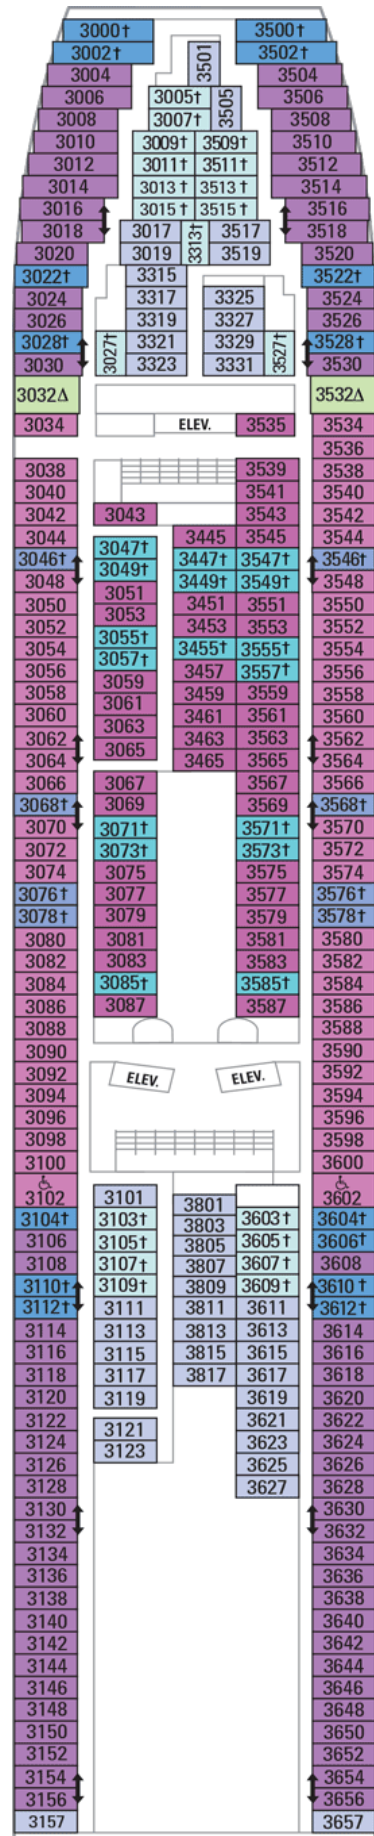

OCEAN VIEW

- 1K Ultra Spacious Ocean View
- 1N Ocean View
- 2N Ocean View
- 3N Ocean View
- 6N Ocean View

INTERIOR

- 1V Interior
- 2V Interior
- 3V Interior
- 6V Interior

OCEAN VIEW

- 1K Ultra Spacious Ocean View
- 1N Ocean View
- 2N Ocean View
- 3N Ocean View
- 6N Ocean View

INTERIOR

- 1V Interior
- 2V Interior
- 3V Interior
- 6V Interior

OCEAN VIEW

- 1K **Ultra Spacious Ocean View**
- 1N **Ocean View**
- 2N **Ocean View**
- 3N **Ocean View**
- 6N **Ocean View**

INTERIOR

- 1V **Interior**
- 2V **Interior**
- 3V **Interior**
- 6V **Interior**

OCEAN VIEW

1M Spacious Ocean View

INTERIOR

- 1V** Interior
- 2V** Interior
- 3V** Interior
- 4V** Interior

SUITES

- RS** Royal Suite - 1 Bedroom
- OS** Owner's Suite - 1 Bedroom
- GT** Grand Suite - 2 Bedroom
- GS** Grand Suite - 1 Bedroom
- J3** Junior Suite
- J4** Junior Suite
- VO** Ocean View Suite (No Balcony)

OCEAN VIEW

- 1M** Spacious Ocean View

INTERIOR

- 1V** Interior
- 2V** Interior
- 3V** Interior
- 4V** Interior

Deck Nine on
RHAPSODY OF THE SEAS

Deck Ten on
RHAPSODY OF THE SEAS

Deck Eleven on
RHAPSODY OF THE SEAS