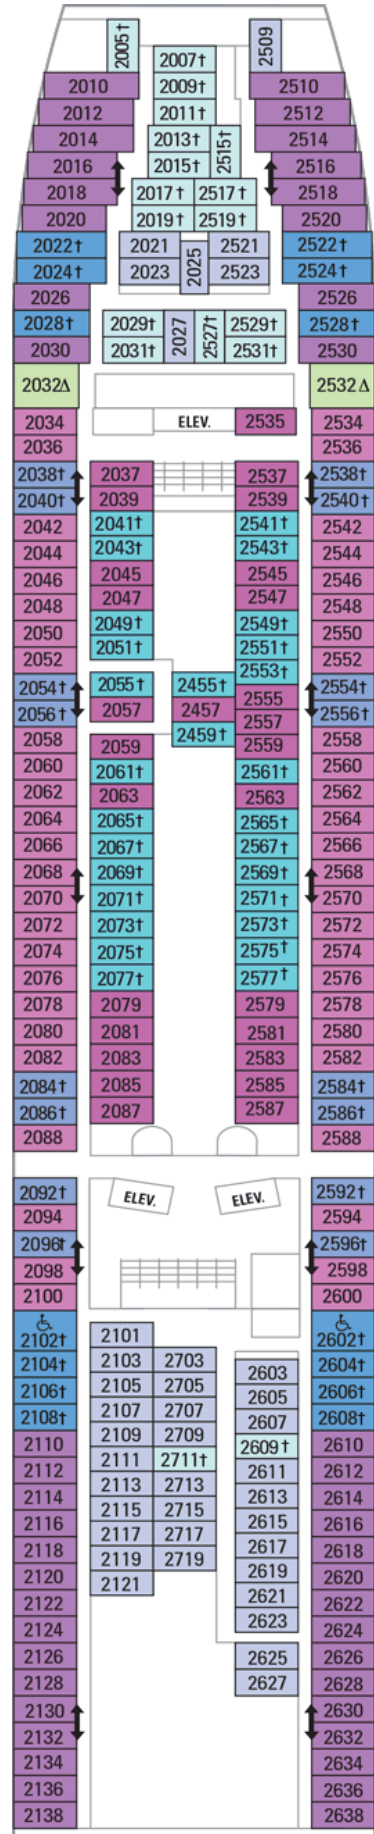

OCEAN VIEW

- 1K Ultra Spacious Ocean View
- 1N Ocean View
- 2N Ocean View
- 3N Ocean View
- 6N Ocean View

INTERIOR

- 1V Interior
- 2V Interior
- 3V Interior
- 6V Interior

OCEAN VIEW

- 1K Ultra Spacious Ocean View
- 1N Ocean View
- 2N Ocean View
- 3N Ocean View
- 6N Ocean View

INTERIOR

- 1V Interior
- 2V Interior
- 3V Interior
- 6V Interior

OCEAN VIEW

- 1K **Ultra Spacious Ocean View**
- 1N **Ocean View**
- 2N **Ocean View**
- 3N **Ocean View**
- 6N **Ocean View**

INTERIOR

- 1V **Interior**
- 2V **Interior**
- 3V **Interior**
- 6V **Interior**

OCEAN VIEW

1M Spacious Ocean View

INTERIOR

- 1V** Interior
- 2V** Interior
- 3V** Interior
- 4V** Interior

SUITES

- RS** Royal Suite - 1 Bedroom
- OS** Owner's Suite - 1 Bedroom
- GT** Grand Suite - 2 Bedroom
- GS** Grand Suite - 1 Bedroom
- J3** Junior Suite
- J4** Junior Suite
- VO** Ocean View Suite (No Balcony)

OCEAN VIEW

- 1M** Spacious Ocean View

INTERIOR

- 1V** Interior
- 2V** Interior
- 3V** Interior
- 4V** Interior

Deck Nine on
RHAPSODY OF THE SEAS

Deck Ten on
RHAPSODY OF THE SEAS

Deck Eleven on
RHAPSODY OF THE SEAS