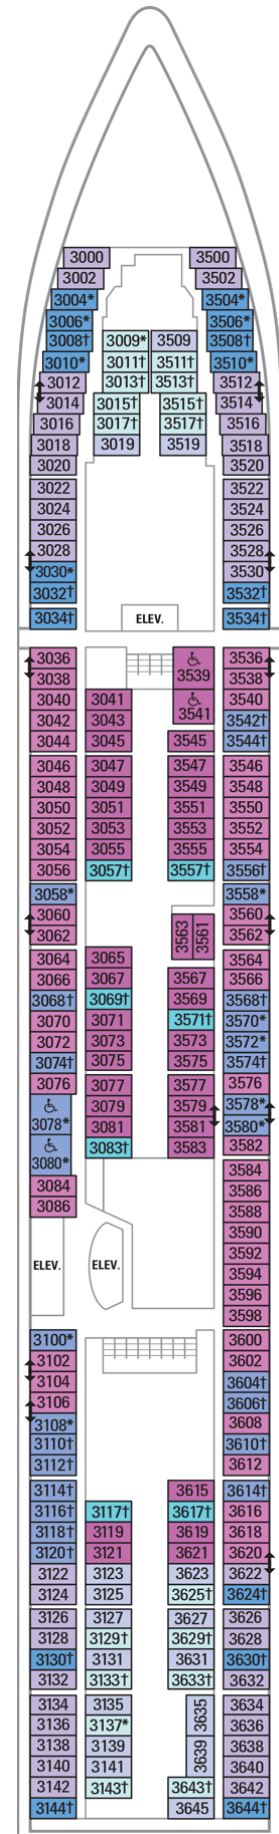

**OCEAN VIEW**

- 1N Ocean View
- 2N Ocean View

**INTERIOR**

- 1V Interior
- 2V Interior

**OCEAN VIEW**

1N	Ocean View
2N	Ocean View
3N	Ocean View
8N	Ocean View

**INTERIOR**

1V	Interior
2V	Interior
3V	Interior
6V	Interior

**OCEAN VIEW**

- 1N Ocean View
- 2N Ocean View
- 3N Ocean View
- 8N Ocean View

**INTERIOR**

- 1V Interior
- 2V Interior
- 2W Studio Interior

Deck Five on  
**JEWEL OF THE SEAS**

Deck Six on  
**JEWEL OF THE SEAS**

**SUITES**

**OT** Owner's Suite - 2 Bedroom

**BALCONY**

**4B** Spacious Ocean View Balcony

**1D** Ocean View Balcony

**2D** Ocean View Balcony

**5D** Ocean View Balcony

**6D** Ocean View Balcony

**OCEAN VIEW**

**1K** Ultra Spacious Ocean View

**2M** Spacious Ocean View

**3N** Ocean View

**INTERIOR**

**1V** Interior

**2V** Interior

**3V** Interior