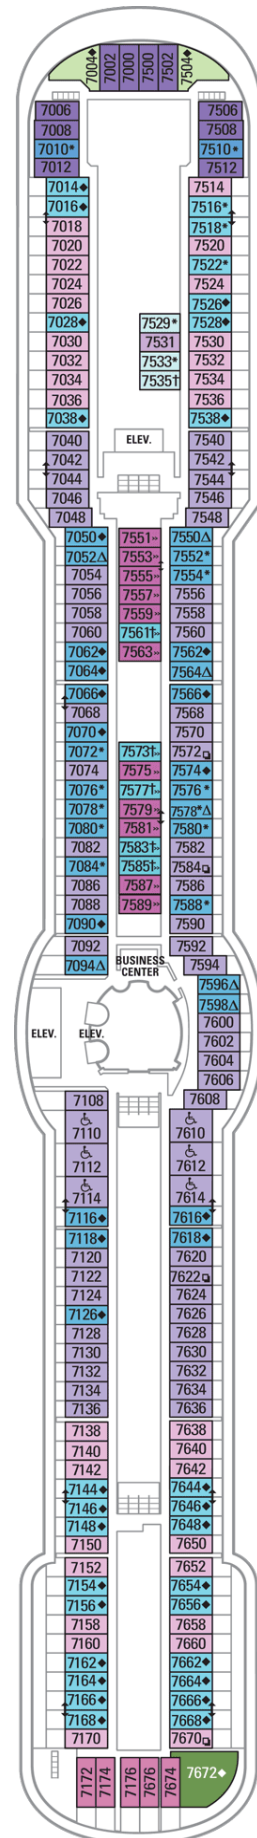

**OCEAN VIEW**

- 1N Ocean View
- 2N Ocean View

**INTERIOR**

- 1V Interior
- 2V Interior

**OCEAN VIEW**

1N	Ocean View
2N	Ocean View
3N	Ocean View
8N	Ocean View

**INTERIOR**

1V	Interior
2V	Interior
3V	Interior
6V	Interior

**OCEAN VIEW**

- 1N Ocean View
- 2N Ocean View
- 3N Ocean View
- 8N Ocean View

**INTERIOR**

- 1V Interior
- 2V Interior
- 2W Studio Interior

Deck Five on  
**JEWEL OF THE SEAS**

Deck Six on  
**JEWEL OF THE SEAS**

**OCEAN VIEW**

**1K** Ultra Spacious Ocean View

**2M** Spacious Ocean View

**3N** Ocean View

**INTERIOR**

**1V** Interior

**2V** Interior

**3V** Interior

**4V** Interior