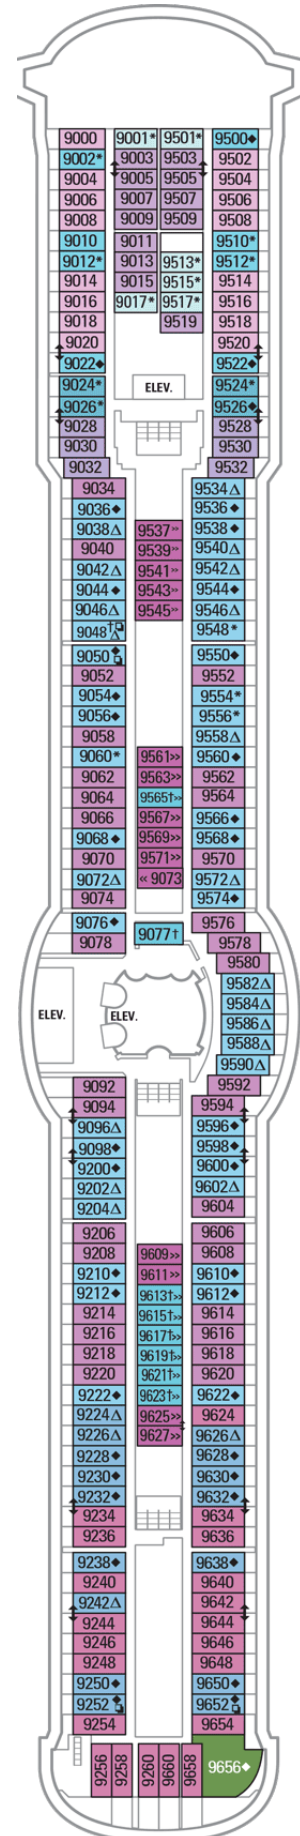

SUITES

OT Owner's Suite - 2 Bedroom

BALCONY

- **1B** Spacious Ocean View Balcony
- **2B** Spacious Ocean View Balcony
- **3B** Spacious Ocean View Balcony
- **4B** Spacious Ocean View Balcony
- **1D** Ocean View Balcony
- **2D** Ocean View Balcony
- **5D** Ocean View Balcony
- **6D** Ocean View Balcony

INTERIOR

- **1V** Interior
- **2V** Interior
- **3V** Interior
- **4V** Interior