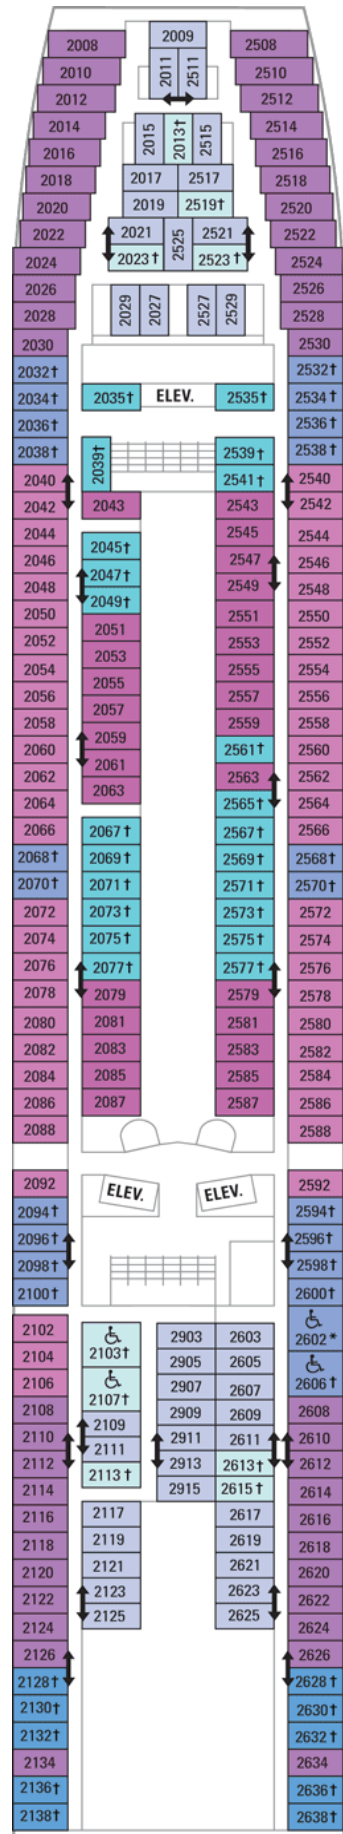

OCEAN VIEW

- 1N Ocean View
- 2N Ocean View
- 3N Ocean View
- 6N Ocean View

INTERIOR

- 1V Interior
- 2V Interior
- 3V Interior
- 6V Interior

OCEAN VIEW	
1N	Ocean View
2N	Ocean View
3N	Ocean View
6N	Ocean View

INTERIOR	
1V	Interior
2V	Interior
3V	Interior
6V	Interior

OCEAN VIEW

- 1N Ocean View
- 2N Ocean View
- 6N Ocean View

INTERIOR

- 1V Interior
- 2V Interior
- 3V Interior
- 6V Interior

Deck Five on
GRANDEUR OF THE SEAS

OCEAN VIEW

- 1M Spacious Ocean View

INTERIOR

- 1V Interior
- 2V Interior
- 3V Interior
- 6V Interior

SUITES

- RS** Royal Suite - 1 Bedroom
- OS** Owner's Suite - 1 Bedroom
- GT** Grand Suite - 2 Bedroom
- GS** Grand Suite - 1 Bedroom
- J3** Junior Suite
- J4** Junior Suite
- VO** Ocean View Suite (No Balcony)

OCEAN VIEW

- 1M** Spacious Ocean View

INTERIOR

- 1V** Interior
- 2V** Interior
- 3V** Interior
- 6V** Interior

Deck Nine on
GRANDEUR OF THE SEAS

Deck Ten on
GRANDEUR OF THE SEAS

Deck Eleven on
GRANDEUR OF THE SEAS