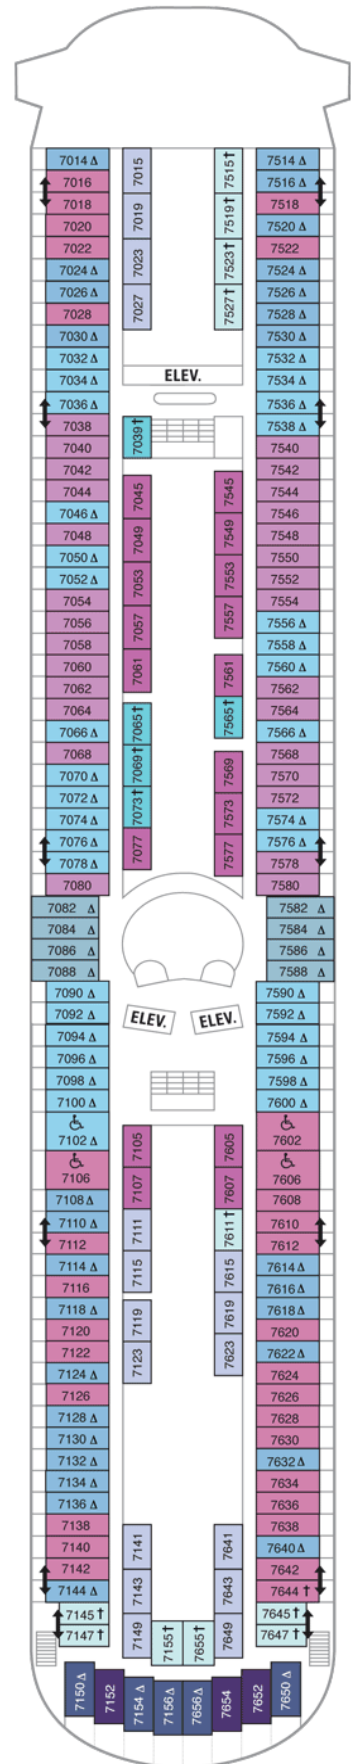

OCEAN VIEW

- 1N Ocean View
- 2N Ocean View
- 3N Ocean View
- 6N Ocean View

INTERIOR

- 1V Interior
- 2V Interior
- 3V Interior
- 6V Interior

OCEAN VIEW	
1N	Ocean View
2N	Ocean View
3N	Ocean View
6N	Ocean View

INTERIOR	
1V	Interior
2V	Interior
3V	Interior
6V	Interior

OCEAN VIEW

- 1N Ocean View
- 2N Ocean View
- 6N Ocean View

INTERIOR

- 1V Interior
- 2V Interior
- 3V Interior
- 6V Interior

Deck Five on
GRANDEUR OF THE SEAS

Deck Six on
GRANDEUR OF THE SEAS

SUITES

- J3 Junior Suite
- J4 Junior Suite

BALCONY

- 1B Spacious Ocean View Balcony
- 2B Spacious Ocean View Balcony
- 3B Spacious Ocean View Balcony
- 4B Spacious Ocean View Balcony

OCEAN VIEW

- 1M Spacious Ocean View

INTERIOR

- 1V Interior
- 2V Interior
- 3V Interior
- 6V Interior

SUITES

- RS** Royal Suite - 1 Bedroom
- OS** Owner's Suite - 1 Bedroom
- GT** Grand Suite - 2 Bedroom
- GS** Grand Suite - 1 Bedroom
- J3** Junior Suite
- J4** Junior Suite
- VO** Ocean View Suite (No Balcony)