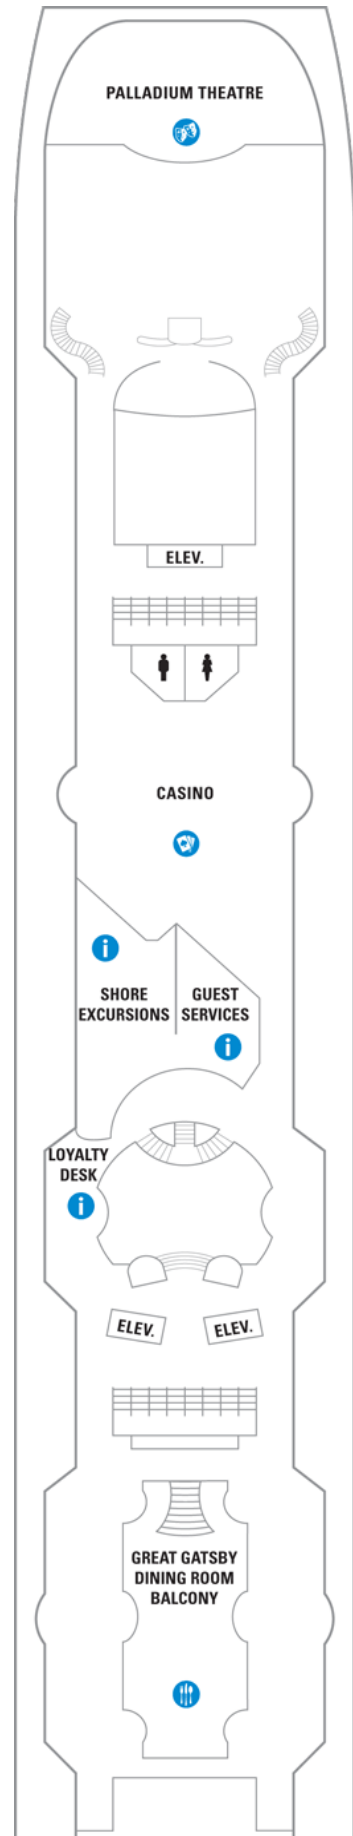

OCEAN VIEW

- 1N Ocean View
- 2N Ocean View
- 3N Ocean View
- 6N Ocean View

INTERIOR

- 1V Interior
- 2V Interior
- 3V Interior
- 6V Interior

OCEAN VIEW	
1N	Ocean View
2N	Ocean View
3N	Ocean View
6N	Ocean View

INTERIOR	
1V	Interior
2V	Interior
3V	Interior
6V	Interior

OCEAN VIEW

- 1N Ocean View
- 2N Ocean View
- 6N Ocean View

INTERIOR

- 1V Interior
- 2V Interior
- 3V Interior
- 6V Interior

Deck Five on
GRANDEUR OF THE SEAS

Deck Six on
GRANDEUR OF THE SEAS

SUITES

- J3 Junior Suite
- J4 Junior Suite

BALCONY

- 1B Spacious Ocean View Balcony
- 2B Spacious Ocean View Balcony
- 3B Spacious Ocean View Balcony
- 4B Spacious Ocean View Balcony

OCEAN VIEW

- 1M Spacious Ocean View

INTERIOR

- 1V Interior
- 2V Interior
- 3V Interior
- 6V Interior

SUITES

- RS** Royal Suite - 1 Bedroom
- OS** Owner's Suite - 1 Bedroom
- GT** Grand Suite - 2 Bedroom
- GS** Grand Suite - 1 Bedroom
- J3** Junior Suite
- J4** Junior Suite
- VO** Ocean View Suite (No Balcony)