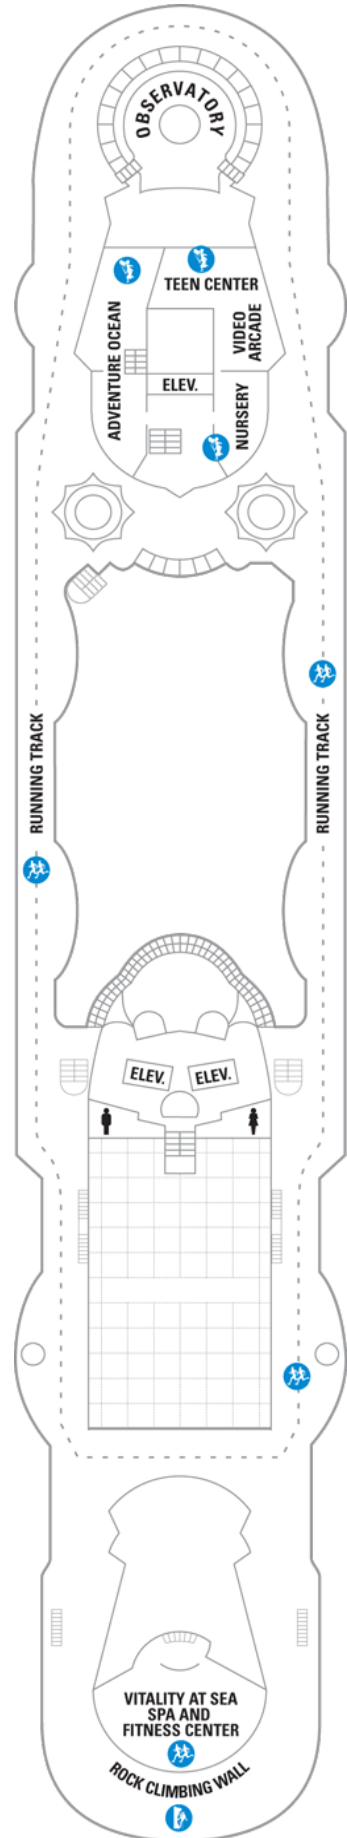

OCEAN VIEW

- 1N Ocean View
- 2N Ocean View
- 3N Ocean View
- 6N Ocean View

INTERIOR

- 1V Interior
- 2V Interior
- 3V Interior
- 6V Interior

OCEAN VIEW	
1N	Ocean View
2N	Ocean View
3N	Ocean View
6N	Ocean View

INTERIOR	
1V	Interior
2V	Interior
3V	Interior
6V	Interior

OCEAN VIEW

- 1N Ocean View
- 2N Ocean View
- 6N Ocean View

INTERIOR

- 1V Interior
- 2V Interior
- 3V Interior
- 6V Interior

Deck Five on
GRANDEUR OF THE SEAS

OCEAN VIEW

- 1M Spacious Ocean View

INTERIOR

- 1V Interior
- 2V Interior
- 3V Interior
- 6V Interior

SUITES

- RS** Royal Suite - 1 Bedroom
- OS** Owner's Suite - 1 Bedroom
- GT** Grand Suite - 2 Bedroom
- GS** Grand Suite - 1 Bedroom
- J3** Junior Suite
- J4** Junior Suite
- VO** Ocean View Suite (No Balcony)

OCEAN VIEW

- 1M** Spacious Ocean View

INTERIOR

- 1V** Interior
- 2V** Interior
- 3V** Interior
- 6V** Interior

Deck Nine on
GRANDEUR OF THE SEAS

Deck Ten on
GRANDEUR OF THE SEAS

Deck Eleven on
GRANDEUR OF THE SEAS