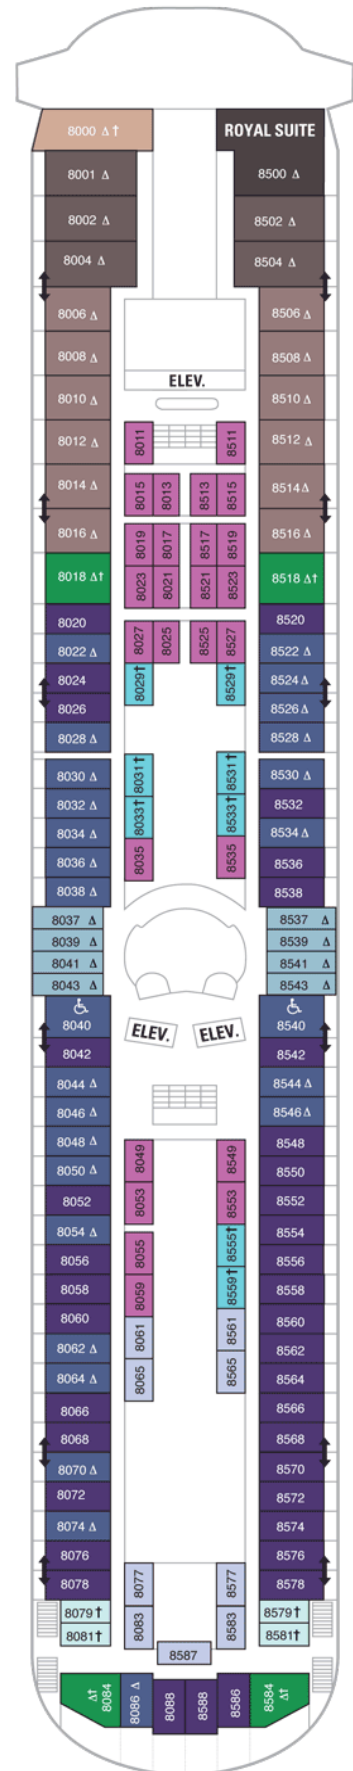

OCEAN VIEW

- 1N Ocean View
- 2N Ocean View
- 3N Ocean View
- 6N Ocean View

INTERIOR

- 1V Interior
- 2V Interior
- 3V Interior
- 6V Interior

OCEAN VIEW	
1N	Ocean View
2N	Ocean View
3N	Ocean View
6N	Ocean View

INTERIOR	
1V	Interior
2V	Interior
3V	Interior
6V	Interior

OCEAN VIEW

- 1N Ocean View
- 2N Ocean View
- 6N Ocean View

INTERIOR

- 1V Interior
- 2V Interior
- 3V Interior
- 6V Interior

Deck Five on
GRANDEUR OF THE SEAS

OCEAN VIEW

- 1M Spacious Ocean View

INTERIOR

- 1V Interior
- 2V Interior
- 3V Interior
- 6V Interior

SUITES

- RS** Royal Suite - 1 Bedroom
- OS** Owner's Suite - 1 Bedroom
- GT** Grand Suite - 2 Bedroom
- GS** Grand Suite - 1 Bedroom
- J3** Junior Suite
- J4** Junior Suite
- VO** Ocean View Suite (No Balcony)

OCEAN VIEW

- 1M** Spacious Ocean View

INTERIOR

- 1V** Interior
- 2V** Interior
- 3V** Interior
- 6V** Interior

Deck Nine on
GRANDEUR OF THE SEAS

Deck Ten on
GRANDEUR OF THE SEAS

Deck Eleven on
GRANDEUR OF THE SEAS