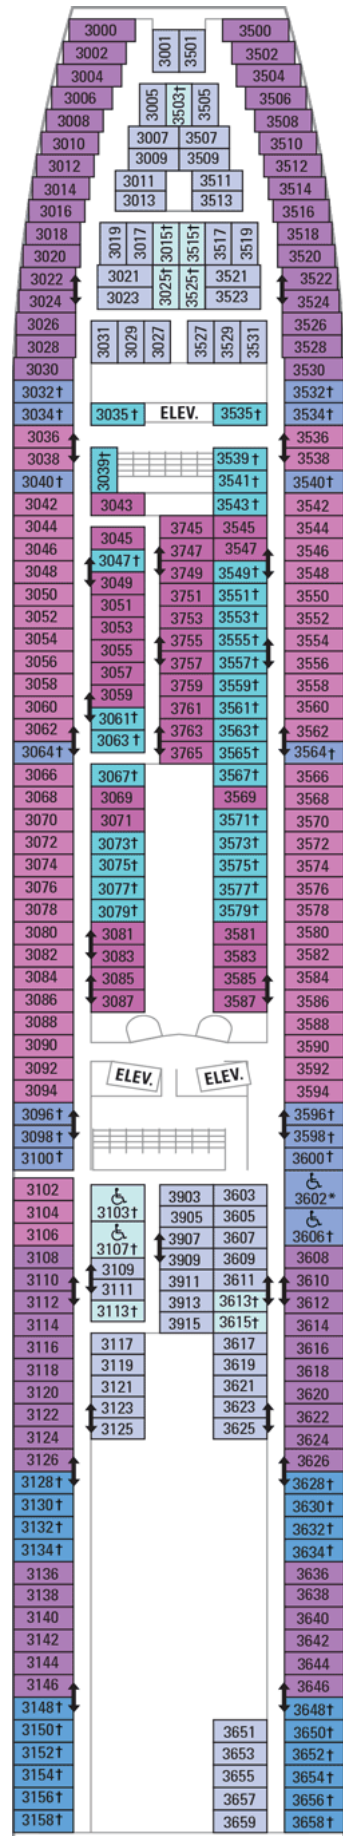

OCEAN VIEW

- 1N Ocean View
- 2N Ocean View
- 3N Ocean View
- 6N Ocean View

INTERIOR

- 1V Interior
- 2V Interior
- 3V Interior
- 6V Interior

OCEAN VIEW	
1N	Ocean View
2N	Ocean View
3N	Ocean View
6N	Ocean View

INTERIOR	
1V	Interior
2V	Interior
3V	Interior
6V	Interior

OCEAN VIEW

- 1N Ocean View
- 2N Ocean View
- 6N Ocean View

INTERIOR

- 1V Interior
- 2V Interior
- 3V Interior
- 6V Interior

Deck Five on
GRANDEUR OF THE SEAS

Deck Six on
GRANDEUR OF THE SEAS

SUITES

- J3 Junior Suite
- J4 Junior Suite

BALCONY

- 1B Spacious Ocean View Balcony
- 2B Spacious Ocean View Balcony
- 3B Spacious Ocean View Balcony
- 4B Spacious Ocean View Balcony

OCEAN VIEW

- 1M** Spacious Ocean View

INTERIOR

- 1V** Interior
- 2V** Interior
- 3V** Interior
- 6V** Interior

Deck Nine on
GRANDEUR OF THE SEAS

Deck Ten on
GRANDEUR OF THE SEAS

Deck Eleven on
GRANDEUR OF THE SEAS