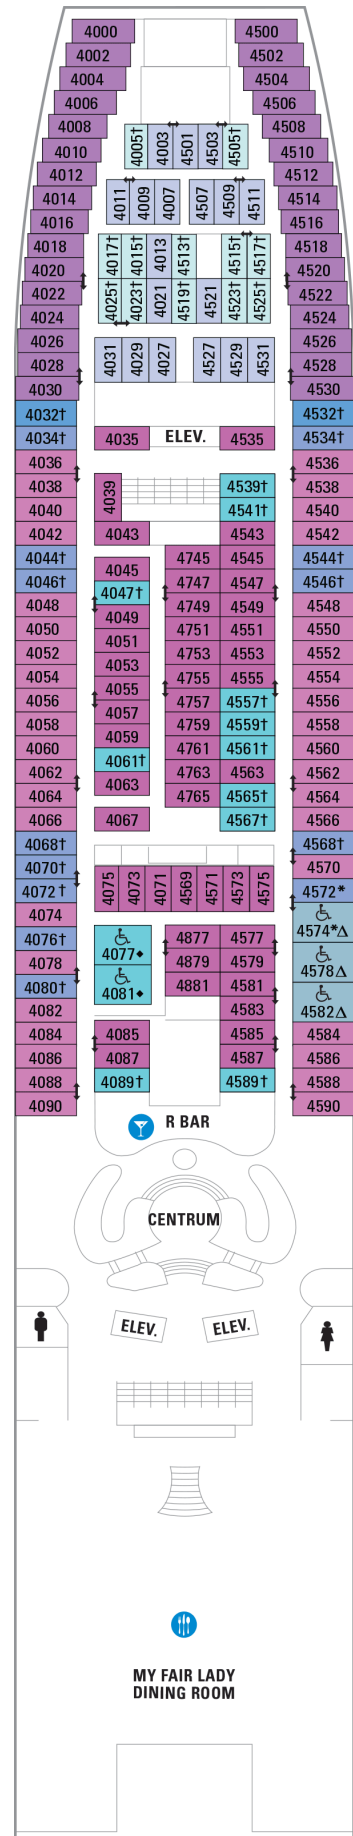

OCEAN VIEW

- 1M Spacious Ocean View
- 1N Ocean View
- 2N Ocean View
- 3N Ocean View
- 6N Ocean View

INTERIOR

- 1V Interior
- 2V Interior
- 3V Interior
- 6V Interior

OCEAN VIEW

- 1M Spacious Ocean View
- 1N Ocean View
- 2N Ocean View
- 3N Ocean View
- 6N Ocean View

INTERIOR

- 1V Interior
- 2V Interior
- 3V Interior
- 6V Interior

OCEAN VIEW

- 1M **Spacious Ocean View**
- 1N **Ocean View**
- 2N **Ocean View**
- 3N **Ocean View**
- 6N **Ocean View**

INTERIOR

- 1V **Interior**
- 2V **Interior**
- 3V **Interior**
- 6V **Interior**

Deck Five on
ENCHANTMENT OF THE SEAS

Deck Six on
ENCHANTMENT OF THE SEAS

SUITES

J3 Junior Suite

BALCONY

1B Spacious Ocean View Balcony

3B Spacious Ocean View Balcony

OCEAN VIEW

1M Spacious Ocean View

3N Ocean View

INTERIOR

1V Interior

2V Interior

3V Interior

4V Interior

- SUITES**
- RS **Royal Suite - 1 Bedroom**
 - OS **Owner's Suite - 1 Bedroom**
 - GT **Grand Suite - 2 Bedroom**
 - GS **Grand Suite - 1 Bedroom**
 - J3 **Junior Suite**
- BALCONY**
- 1B **Spacious Ocean View Balcony**
- OCEAN VIEW**
- 1K **Ultra Spacious Ocean View**
 - 1M **Spacious Ocean View**
- INTERIOR**
- 1R **Spacious Interior**
 - 1V **Interior**
 - 2V **Interior**
 - 3V **Interior**
 - 4V **Interior**