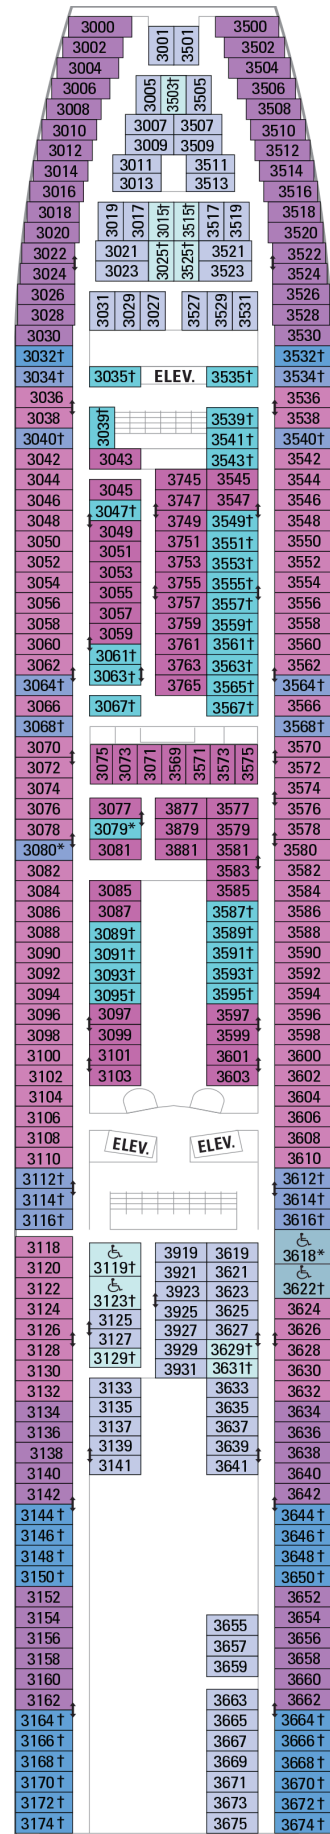

OCEAN VIEW

- 1M Spacious Ocean View
- 1N Ocean View
- 2N Ocean View
- 3N Ocean View
- 6N Ocean View

INTERIOR

- 1V Interior
- 2V Interior
- 3V Interior
- 6V Interior

OCEAN VIEW

- 1M Spacious Ocean View
- 1N Ocean View
- 2N Ocean View
- 3N Ocean View
- 6N Ocean View

INTERIOR

- 1V Interior
- 2V Interior
- 3V Interior
- 6V Interior

OCEAN VIEW

- 1M **Spacious Ocean View**
- 1N **Ocean View**
- 2N **Ocean View**
- 3N **Ocean View**
- 6N **Ocean View**

INTERIOR

- 1V **Interior**
- 2V **Interior**
- 3V **Interior**
- 6V **Interior**

1M Spacious Ocean View

3N Ocean View

INTERIOR

1V Interior

2V Interior

3V Interior

4V Interior

- SUITES**
- RS **Royal Suite - 1 Bedroom**
 - OS **Owner's Suite - 1 Bedroom**
 - GT **Grand Suite - 2 Bedroom**
 - GS **Grand Suite - 1 Bedroom**
 - J3 **Junior Suite**
- BALCONY**
- 1B **Spacious Ocean View Balcony**
- OCEAN VIEW**
- 1K **Ultra Spacious Ocean View**
 - 1M **Spacious Ocean View**
- INTERIOR**
- 1R **Spacious Interior**
 - 1V **Interior**
 - 2V **Interior**
 - 3V **Interior**
 - 4V **Interior**