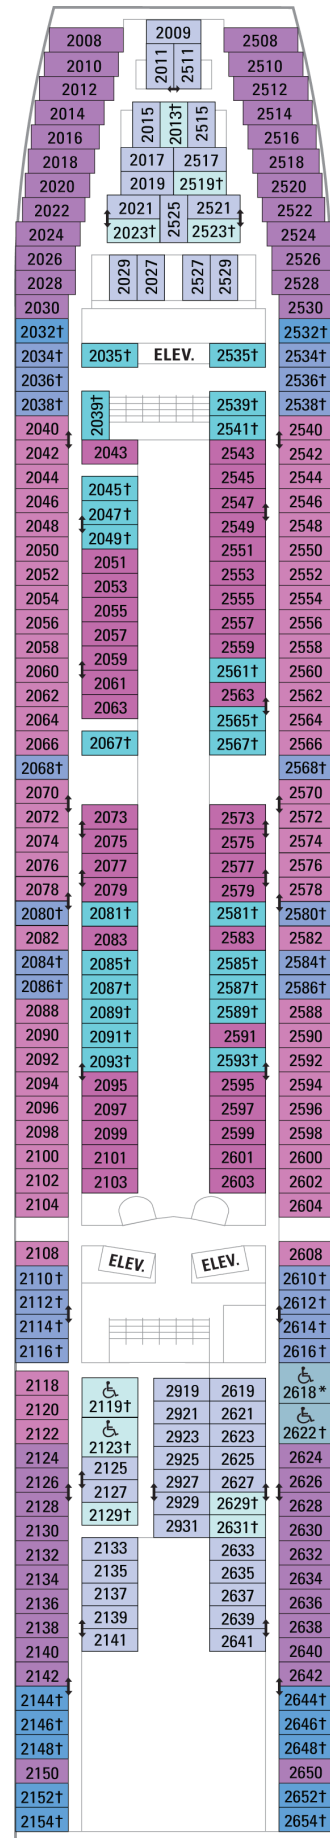

OCEAN VIEW

- 1M Spacious Ocean View
- 1N Ocean View
- 2N Ocean View
- 3N Ocean View
- 6N Ocean View

INTERIOR

- 1V Interior
- 2V Interior
- 3V Interior
- 6V Interior

OCEAN VIEW

- 1M Spacious Ocean View
- 1N Ocean View
- 2N Ocean View
- 3N Ocean View
- 6N Ocean View

INTERIOR

- 1V Interior
- 2V Interior
- 3V Interior
- 6V Interior

OCEAN VIEW

- 1M **Spacious Ocean View**
- 1N **Ocean View**
- 2N **Ocean View**
- 3N **Ocean View**
- 6N **Ocean View**

INTERIOR

- 1V **Interior**
- 2V **Interior**
- 3V **Interior**
- 6V **Interior**

Deck Five on
ENCHANTMENT OF THE SEAS

Deck Six on
ENCHANTMENT OF THE SEAS

SUITES

J3 Junior Suite

BALCONY

1B Spacious Ocean View Balcony

3B Spacious Ocean View Balcony

OCEAN VIEW

1M Spacious Ocean View

3N Ocean View

INTERIOR

1V Interior

2V Interior

3V Interior

4V Interior

- SUITES**
- RS **Royal Suite - 1 Bedroom**
 - OS **Owner's Suite - 1 Bedroom**
 - GT **Grand Suite - 2 Bedroom**
 - GS **Grand Suite - 1 Bedroom**
 - J3 **Junior Suite**
- BALCONY**
- 1B **Spacious Ocean View Balcony**
- OCEAN VIEW**
- 1K **Ultra Spacious Ocean View**
 - 1M **Spacious Ocean View**
- INTERIOR**
- 1R **Spacious Interior**
 - 1V **Interior**
 - 2V **Interior**
 - 3V **Interior**
 - 4V **Interior**