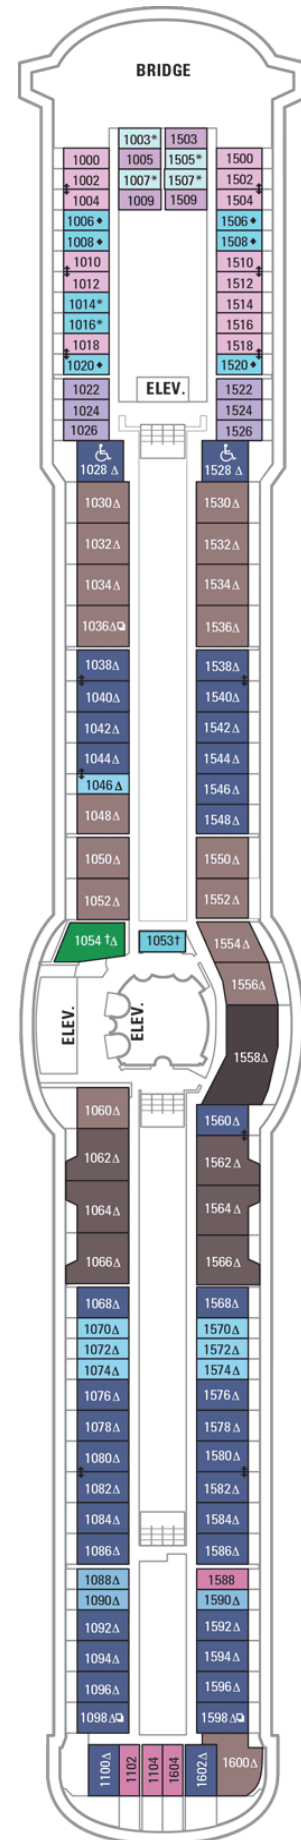

SUITES

- **RS** Royal Suite - 1 Bedroom
- **OS** Owner's Suite - 1 Bedroom
- **GT** Grand Suite - 2 Bedroom
- **GS** Grand Suite - 1 Bedroom
- **J3** Junior Suite

BALCONY

- **1B** Spacious Ocean View Balcony
- **3B** Spacious Ocean View Balcony
- **4B** Spacious Ocean View Balcony
- **2D** Ocean View Balcony
- **5D** Ocean View Balcony
- **6D** Ocean View Balcony

INTERIOR

- **1V** Interior
- **3V** Interior
- **6V** Interior