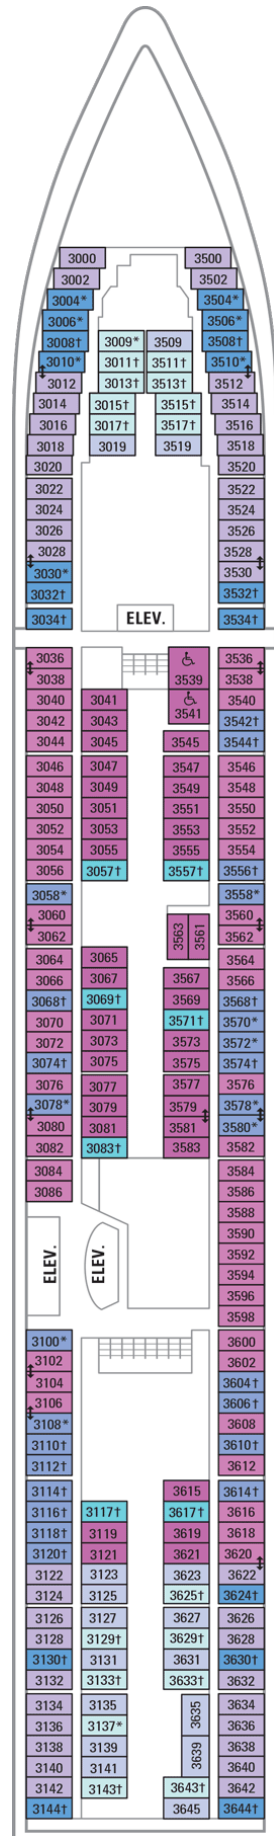

**OCEAN VIEW**

1N Ocean View

2N Ocean View

**INTERIOR**

1V Interior

2V Interior

**OCEAN VIEW**

1N	Ocean View
2N	Ocean View
3N	Ocean View
8N	Ocean View

**INTERIOR**

1V	Interior
2V	Interior
3V	Interior
6V	Interior

OCEAN VIEW	
1N	Ocean View
2N	Ocean View
3N	Ocean View
8N	Ocean View

INTERIOR	
1V	Interior
2V	Interior
2W	Studio Interior

Deck Five on  
**BRILLIANCE OF THE SEAS**

Deck Six on  
**BRILLIANCE OF THE SEAS**

**SUITES**

**OT** Owner's Suite - 2 Bedroom

**BALCONY**

**4B** Spacious Ocean View Balcony

**1D** Ocean View Balcony

**2D** Ocean View Balcony

**5D** Ocean View Balcony

**6D** Ocean View Balcony

**OCEAN VIEW**

**1K** Ultra Spacious Ocean View

**2M** Spacious Ocean View

**3N** Ocean View

**INTERIOR**

**1V** Interior

**2V** Interior