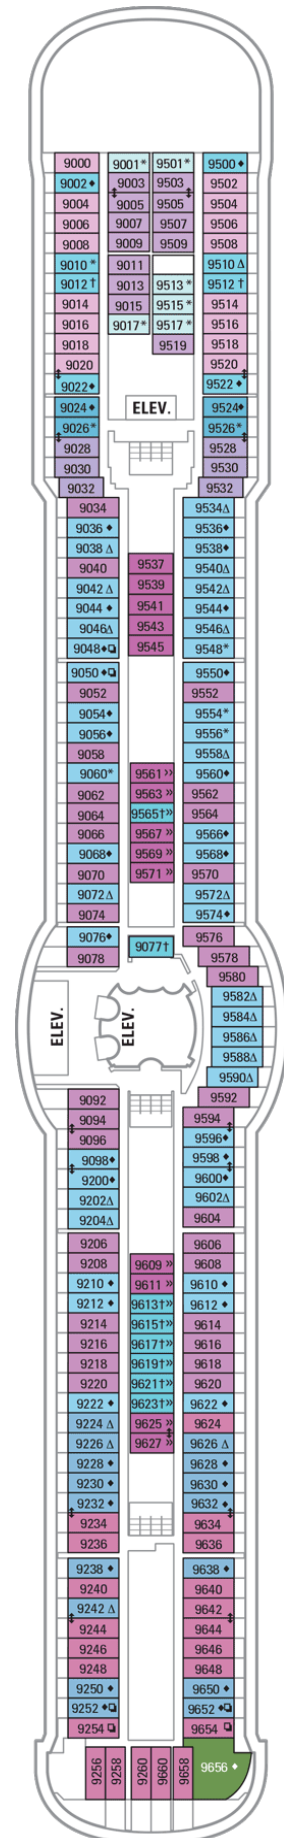

SUITES

OT Owner's Suite - 2 Bedroom

BALCONY

- **1B** Spacious Ocean View Balcony
- **2B** Spacious Ocean View Balcony
- **3B** Spacious Ocean View Balcony
- **4B** Spacious Ocean View Balcony
- **1D** Ocean View Balcony
- **2D** Ocean View Balcony
- **5D** Ocean View Balcony
- **6D** Ocean View Balcony

INTERIOR

- **1V** Interior
- **2V** Interior
- **3V** Interior
- **4V** Interior