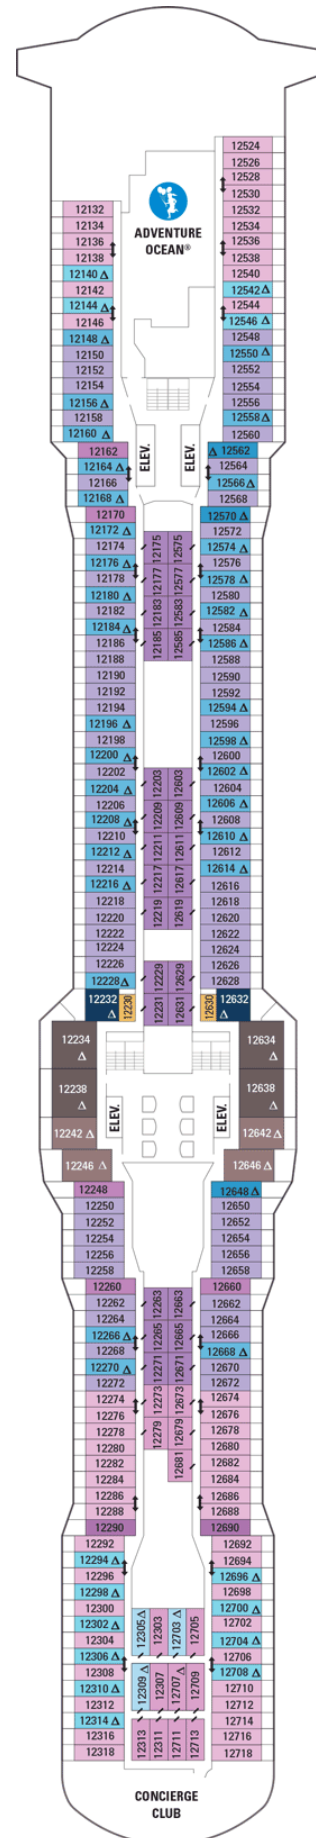

SUITES

- **OS** Owner's Suite - 1 Bedroom
- **GS** Grand Suite - 1 Bedroom
- **J1** Junior Suite with Large Balcony

BALCONY

- **1C** Ocean View with Large Balcony
- **2C** Ocean View with Large Balcony
- **4C** Ocean View with Large Balcony - Accessible
- **1D** Ocean View Balcony
- **2D** Ocean View Balcony
- **5D** Ocean View Balcony
- **6D** Ocean View Balcony

INTERIOR

- **2U** Interior with Virtual Balcony
- **3U** Interior with Virtual Balcony
- **4U** Interior with Virtual Balcony
- **2W** Studio Interior