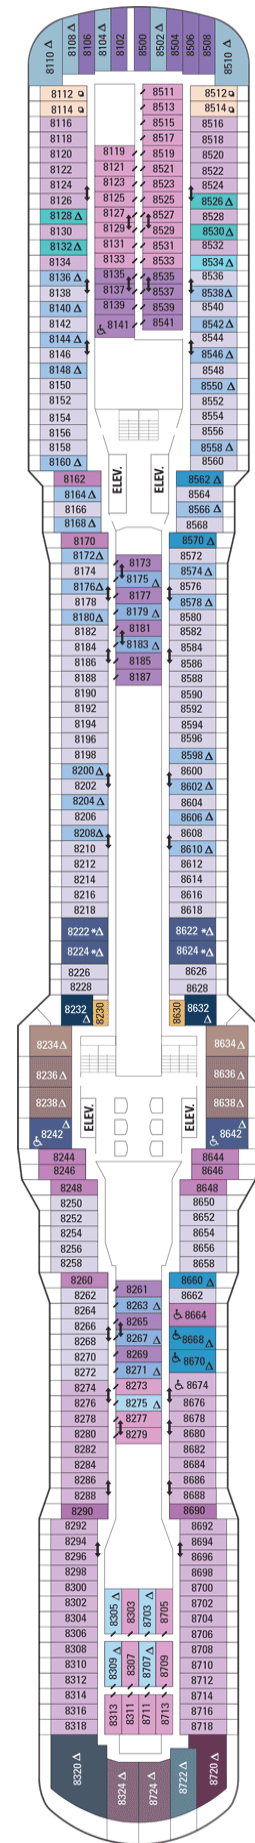

BALCONY	
3D	Ocean View Balcony
4D	Ocean View Balcony
7D	Ocean View Balcony
8D	Ocean View Balcony
1E	Obstructed Ocean View Balcony
2E	Obstructed Ocean View Balcony
2F	Studio Ocean View Balcony

INTERIOR	
2W	Studio Interior

SUITES

- RL** Royal Loft Suite
- OL** Owner's Loft Suite - 1 Bedroom
- GL** Grand Loft Suite
- SL** Sky Loft Suite
- GB** Grand Suite with Large Balcony - 1 Bedroom
- GS** Grand Suite - 1 Bedroom
- J1** Junior Suite with Large Balcony
- J3** Junior Suite

BALCONY

- 1C** Ocean View with Large Balcony
- 2C** Ocean View with Large Balcony
- 4C** Ocean View with Large Balcony - Accessible
- 3D** Ocean View Balcony
- 4D** Ocean View Balcony
- 5D** Ocean View Balcony
- 7D** Ocean View Balcony
- 8D** Ocean View Balcony
- 2E** Obstructed Ocean View Balcony

OCEAN VIEW

- 1M** Spacious Ocean View
- 2M** Spacious Ocean View

INTERIOR

- 1U** Interior with Virtual Balcony
- 2U** Interior with Virtual Balcony
- 3U** Interior with Virtual Balcony
- 4U** Interior with Virtual Balcony
- 2W** Studio Interior