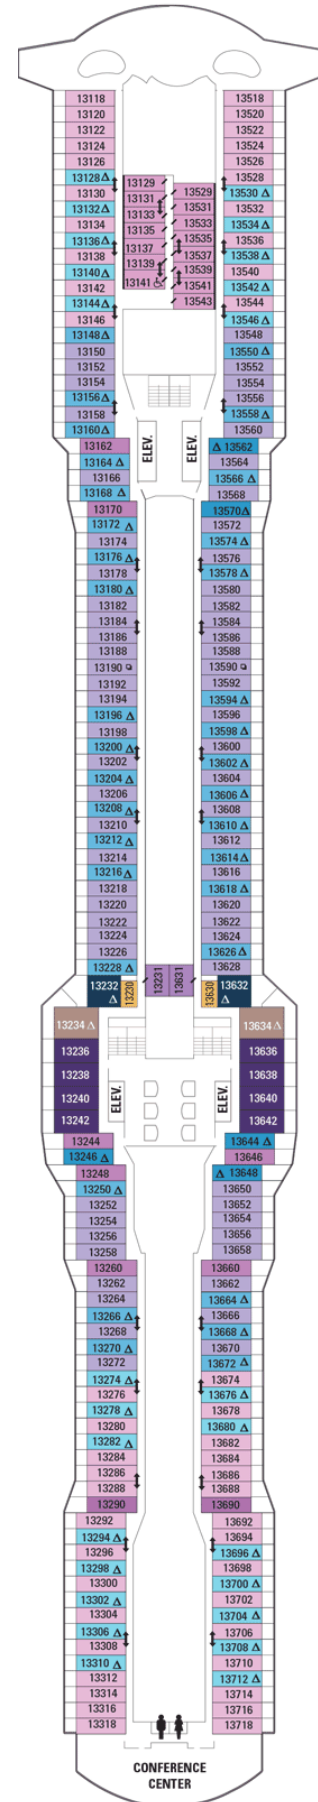

SUITES

- **GB** Grand Suite with Large Balcony - 1 Bedroom
- **J1** Junior Suite with Large Balcony
- **J4** Junior Suite

BALCONY

- **1C** Ocean View with Large Balcony
- **2C** Ocean View with Large Balcony
- **4C** Ocean View with Large Balcony - Accessible
- **1D** Ocean View Balcony
- **2D** Ocean View Balcony
- **5D** Ocean View Balcony
- **6D** Ocean View Balcony

INTERIOR

- **2U** Interior with Virtual Balcony
- **4U** Interior with Virtual Balcony
- **2W** Studio Interior