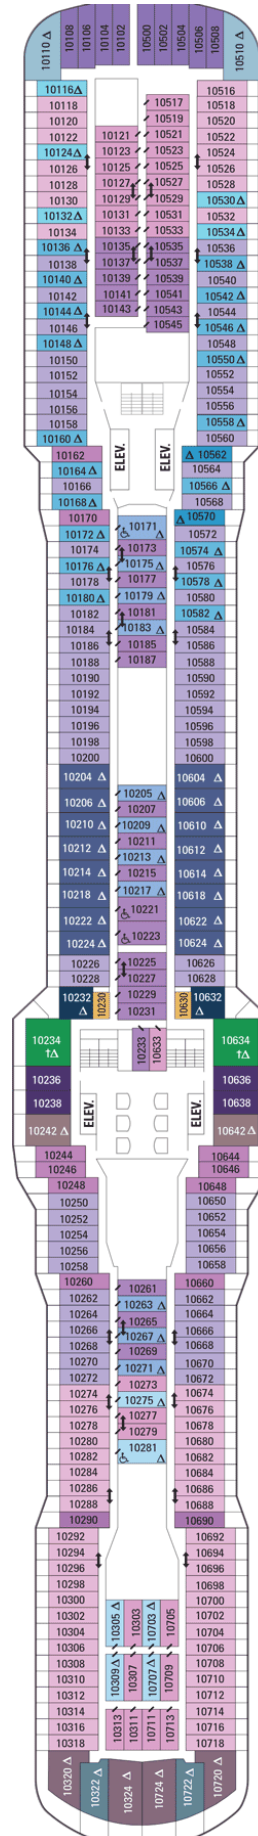

SUITES

- **GL** Grand Loft Suite
- **SL** Sky Loft Suite
- **GT** Grand Suite - 2 Bedroom
- **GS** Grand Suite - 1 Bedroom
- **J1** Junior Suite with Large Balcony
- **J3** Junior Suite
- **J4** Junior Suite

BALCONY

- **1C** Ocean View with Large Balcony
- **2C** Ocean View with Large Balcony
- **4C** Ocean View with Large Balcony - Accessible
- **1D** Ocean View Balcony
- **2D** Ocean View Balcony
- **5D** Ocean View Balcony
- **6D** Ocean View Balcony

OCEAN VIEW

- **1M** Spacious Ocean View
- **2M** Spacious Ocean View

INTERIOR

- **1U** Interior with Virtual Balcony
- **2U** Interior with Virtual Balcony
- **3U** Interior with Virtual Balcony
- **4U** Interior with Virtual Balcony
- **2W** Studio Interior