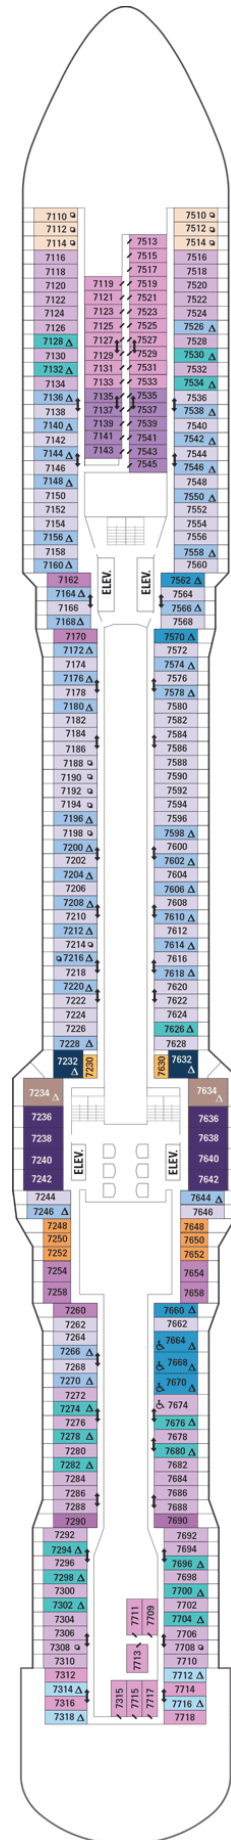

OCEAN VIEW

1N Ocean View

2N Ocean View

INTERIOR

2U Interior with Virtual Balcony

Deck Four on
ANTHEM OF THE SEAS

Deck Five on
ANTHEM OF THE SEAS

SUITES	
GB	Grand Suite with Large Balcony - 1 Bedroom
J1	Junior Suite with Large Balcony
J4	Junior Suite

BALCONY	
3D	Ocean View Balcony
4D	Ocean View Balcony
7D	Ocean View Balcony
8D	Ocean View Balcony
1E	Obstructed Ocean View Balcony
2E	Obstructed Ocean View Balcony
2F	Studio Ocean View Balcony

INTERIOR	
2W	Studio Interior

- SUITES**
- GB** Grand Suite with Large Balcony - 1 Bedroom
 - J1** Junior Suite with Large Balcony
 - J4** Junior Suite
- BALCONY**
- 1C** Ocean View with Large Balcony
 - 2C** Ocean View with Large Balcony
 - 4C** Ocean View with Large Balcony - Accessible
 - 3D** Ocean View Balcony
 - 4D** Ocean View Balcony
 - 7D** Ocean View Balcony
 - 8D** Ocean View Balcony
 - 2E** Obstructed Ocean View Balcony
 - 2F** Studio Ocean View Balcony
- INTERIOR**
- 3U** Interior with Virtual Balcony
 - 4U** Interior with Virtual Balcony
 - 2W** Studio Interior

SUITES

- RL** Royal Loft Suite
- OL** Owner's Loft Suite - 1 Bedroom
- GL** Grand Loft Suite
- SL** Sky Loft Suite
- GB** Grand Suite with Large Balcony - 1 Bedroom
- GS** Grand Suite - 1 Bedroom
- J1** Junior Suite with Large Balcony
- J3** Junior Suite